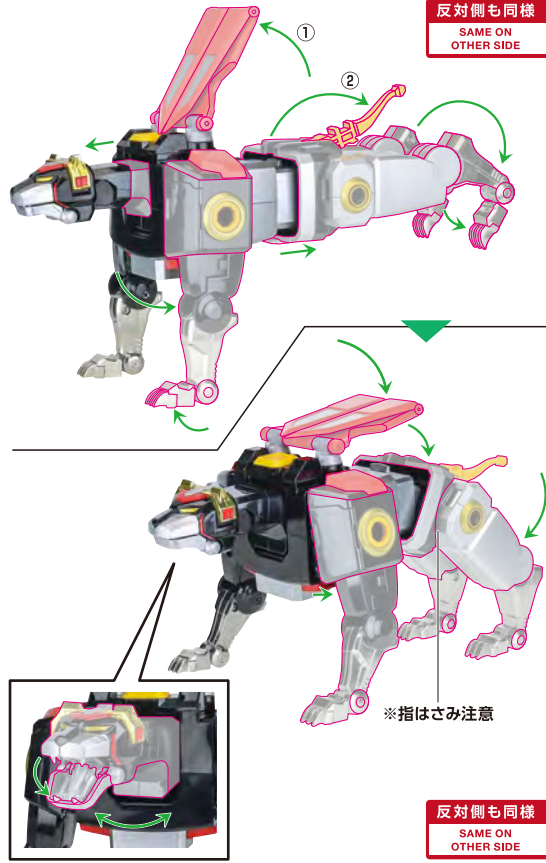

ディスプレイサポートには別売りの魂STAGEを!⇒

https://tamashiiweb.com/special/t_stage/

※本書の画像には従来品を使用しています。実際の商品とは、異なりますのでご了承ください。

CAUTION for ages 15 and up.

- Please handle with care and store out of the reach of children younger than 15 years old.
- This product may contain small parts. May be harmful if swallowed.
- This product may contain parts that have sharp points and edges. Please handle it carefully to avoid getting injured.
- Do not place this product on top of plastic furniture, sofa, sheet, tile or anything made of resin. It may cause color migration.
- Color, style and decoration may vary.

<DIRECTIONS>

- Please do not use excessive force when bending, pulling, or attaching movable parts.

👑 ブラックライオン

👑 座りポーズ

4 ※画像のようになります。

BLACK LION

👑 ブラックソード

※凹部に上あごの牙を沿わせます。