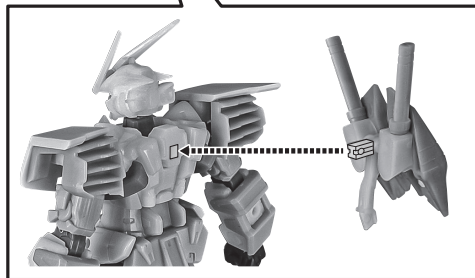

可動します。
Movable

ディスプレイサポートには別売りの魂STAGEを!→
https://tamashiiweb.com/special/t_stage/

●GERBERA STRAIGHT(SHEATH)
ガーベラ・ストレート(鞘)

●FIGURE フィギュア本体

破損に注意!
WARNING・DELICATE

●JOINT
ディスプレイ
ジョイント

●BACKPACK
バックパック

*COMPATIBLE WITH TAMASHII STAGE (SOLD SEPARATELY).
 ※凹部は、別売りの魂STAGEに対応しています。

●GERBERA STRAIGHT (SWORD)
ガーベラ・ストレート(刀)

●INTERCHANGEABLE
HAND PARTS
交換用手首

AGES
15&UP

WARNING:
CHOKING HAZARD-Small
parts. Not for children under 3 years.

CAUTION

for ages 15 and up.

- Please handle with care and store out of the reach of children younger than 15 years old.
- This product may contain small parts. May be harmful if swallowed.
- This product may contain parts that have sharp points and edges.
Please handle it carefully to avoid getting injured.
- Do not place this product on top of plastic furniture, sofa, sheet, tile or anything made of resin.
It may cause color migration.
- Color, style and decoration may vary.