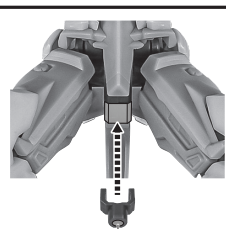

可動します。
Movable

ディスプレイサポートには別売りの魂STAGEを!→
https://tamashiiweb.com/special/t_stage/

●GERBERA STRAIGHT(SHEATH)
ガーベラ・ストレート(鞘)

●FIGURE フィギュア本体

破損に注意!
WARNING・DELICATE

●JOINT
ディスプレイ
ジョイント

●BACKPACK
バックパック

*COMPATIBLE WITH TAMASHII STAGE (SOLD SEPARATELY).
 ※凹部は、別売りの魂STAGEに対応しています。

●GERBERA STRAIGHT (SWORD)
ガーベラ・ストレート(刀)

●INTERCHANGEABLE
HAND PARTS
交換用手首

AGES
15&UP

WARNING:
CHOKING HAZARD-Small
parts. Not for children under 3 years.

CAUTION

for ages 15 and up.

- Please handle with care and store out of the reach of children younger than 15 years old.
- This product may contain small parts. May be harmful if swallowed.
- This product may contain parts that have sharp points and edges.
Please handle it carefully to avoid getting injured.
- Do not place this product on top of plastic furniture, sofa, sheet, tile or anything made of resin.
It may cause color migration.
- Color, style and decoration may vary.